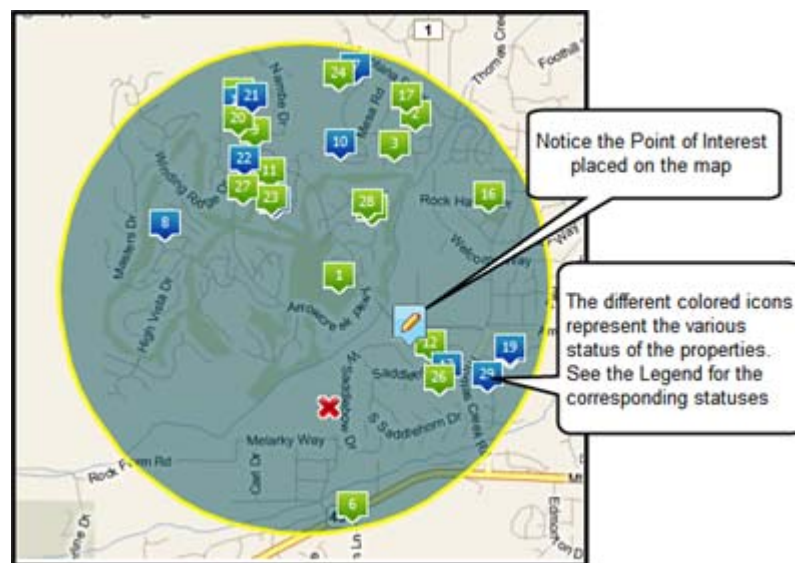

### Quick Start Guide Paragon 4.0

Using an address as the center point of a mapping search is handy for finding listings around a school, place of business, or any specific address. It is also useful for searching for comparables around a seller's subject property when looking to create a CMA presentation. **Users will have the ability to draw Polygons, Rubber band, and or Radius searches all on the same map view.**

After clicking the shape drawing tool, a black instruction box will open in the bottom right hand corner. These instructions will indicate what to do to create the shaped search on the map. For radius and rubberband shapes click once to start, click again to end.

The maximum listings that can be displayed on the map is 100. Agents can change the default number of listings displayed by going to **Preferences, User, Search Options**. Select your choice from the drop down box. Click Save

Clicking on the map again will set the radius of your search area. Paragon will then automatically perform the search. It will then place various colored icons on the map. The colors represent the status of the listings. The number on the icon represents the line the property appears on the spreadsheet.