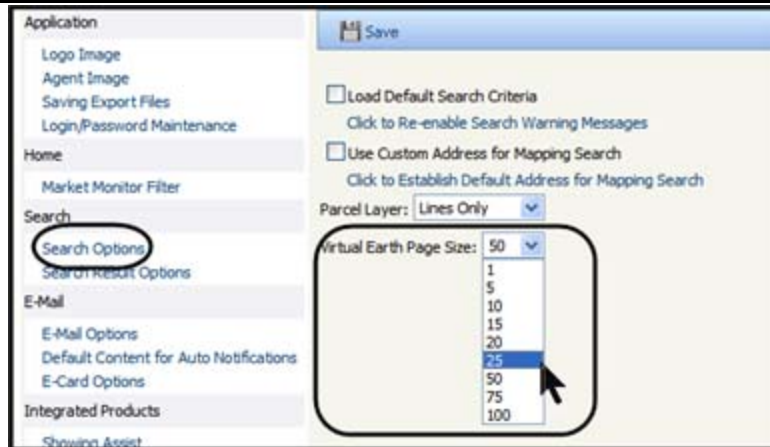

The maximum listings that can be displayed on the map is 100. Agents can change the default number of listings displayed by going to **Preferences, User, Search Options**. Select your choice from the drop down box. Click Save