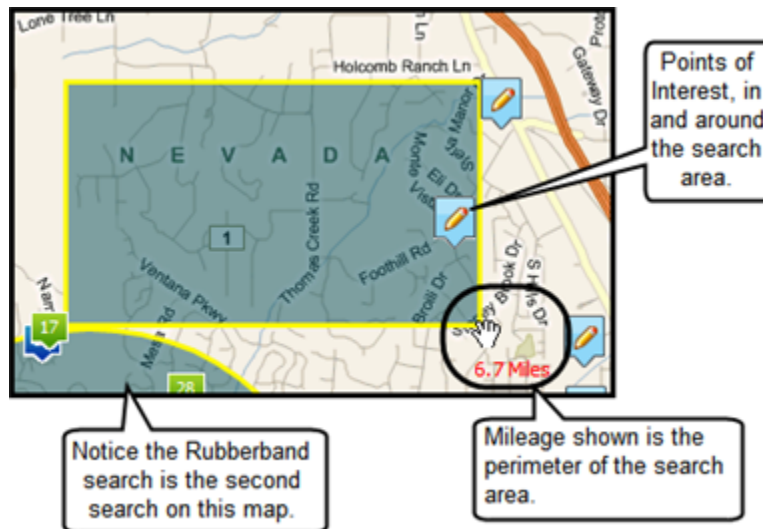

A **Rubberband** search functions the same as a radius search. Click on the corner you wish to start drawing your search area. The second click will set and run your rubberband search.

Note: All map searches are the result of the area(s) highlighted on the map and the search criteria values in the detailed property search screen.