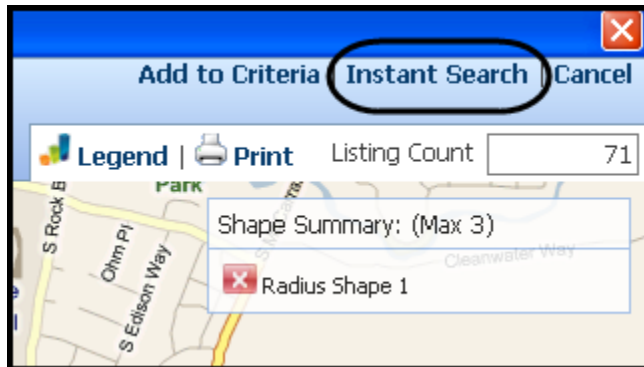

Mapping Search Quick Start Guide Paragon 4.0

Once Search Criteria is all entered and an acceptable number of listings are displayed, click Instant Search to have the search results displayed in the default report format.