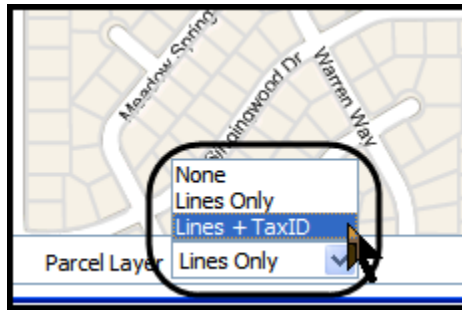

Where available, Paragon has the ability to place parcel lines and tax id numbers on the search map. In both the road view and aerial view, parcel lines can be drawn on the map at the higher magnifications. A second layer of tax id numbers can also be displayed. **Again this tool is not available in all areas.**

If the Parcel Layer drop down box is available click on the box and choose **Lines Only** to display only the parcel lines. **Lines + Tax ID** will draw the lines and label each parcel with the correct Tax ID number. Image below shows both the road and aerial view.

Note: If Parcel Lines are available, the user must zoom in so the Parcel Lines to be displayed.