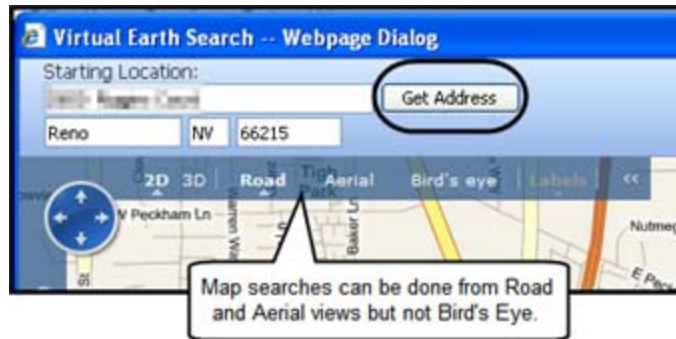

Mapping Search

Quick Start Guide Paragon 4.0

Using an address as the center point of a mapping search is handy for finding listings around a school, place of business, or any specific address. It is also useful for searching for comparables around a seller's subject property when looking to create a CMA presentation. **Users will have the ability to draw Polygons, Rubber band, and or Radius searches all on the same map view.**

To search around a specific address enter the desired address in the Starting Location. Then click Get Address. A Red X will be placed on the map in the new Starting Location. The default address will be the agents office address. To change the default address see User Preferences.