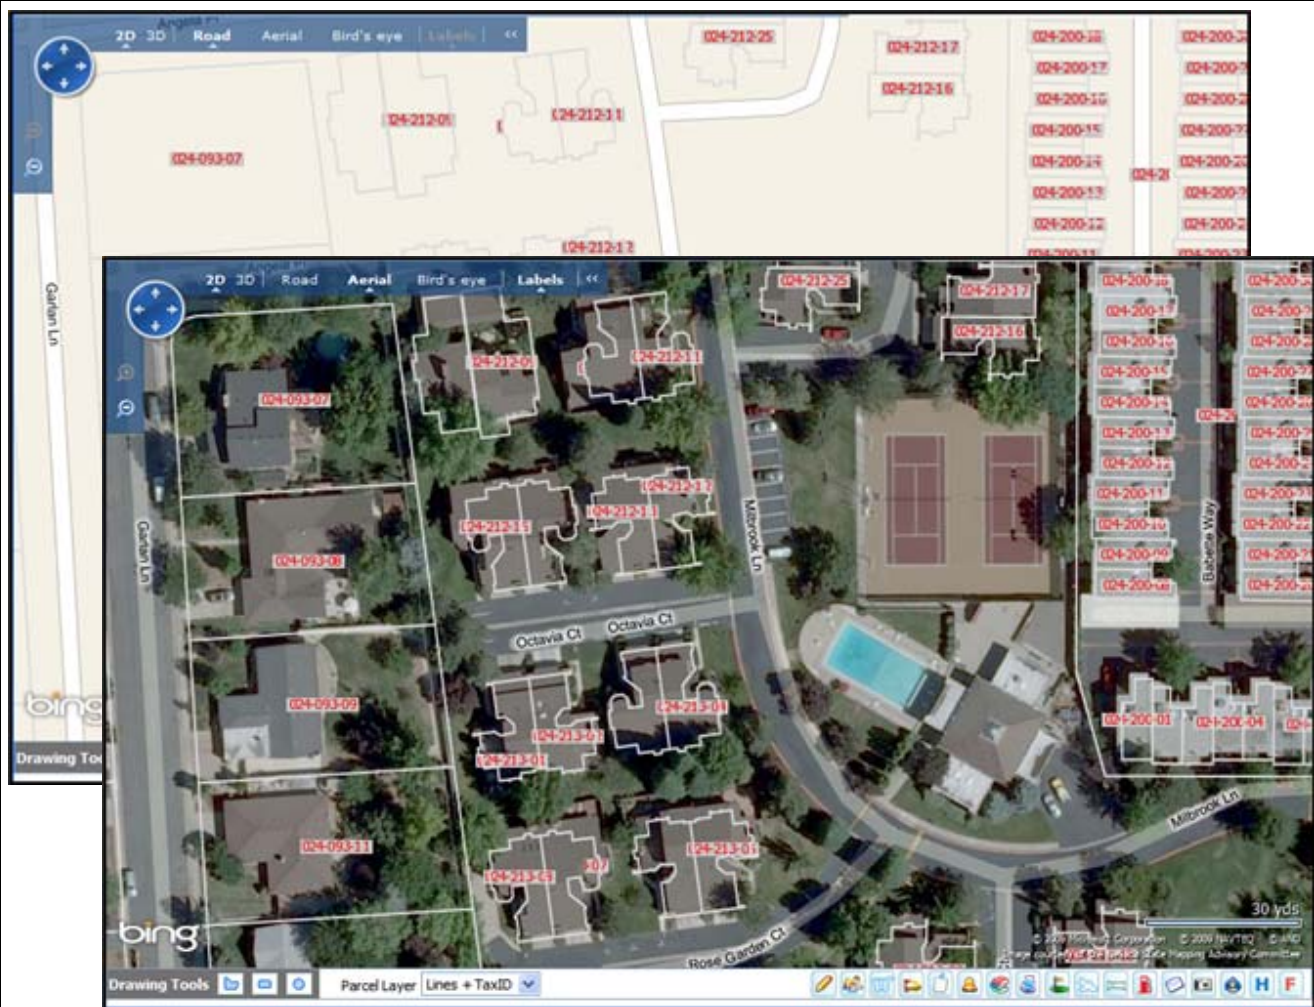

Where available, Paragon has the ability to place parcel lines and tax id numbers on the search map. In both the road view and aerial view, parcel lines can be drawn on the map at the higher magnifications. A second layer of tax id numbers can also be displayed. **Again this tool is not available in all areas.**

If the Parcel Layer drop down box is available click on the box and choose **Lines Only** to display only the parcel lines. **Lines + Tax ID** will draw the lines and label each parcel with the correct Tax ID number. Image below shows both the road and aerial view.

Note: If Parcel Lines are available, the user must zoom in so the Parcel Lines to be displayed.