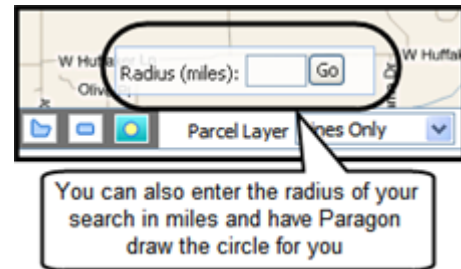

A **Radius** search starts by clicking on the Radius drawing tool. Click your starting point on the map which will be the center of your search. You can now simply pull your cursor away from the center of the circle. The search area will be highlighted, and the radius of the circle will be shown under the cursor.